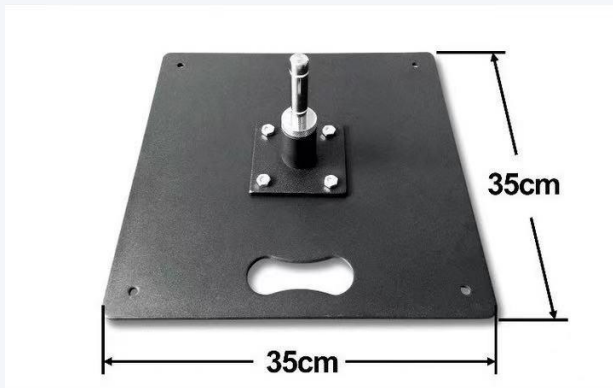

Packing Size: 60x40x30cm

BE06.007C.013

Economic base plate

Net Weight: 6kg

Dimensions: 350x350x5.75mm

Material: Iron

Color: Black

QTY/CTN:5PCS