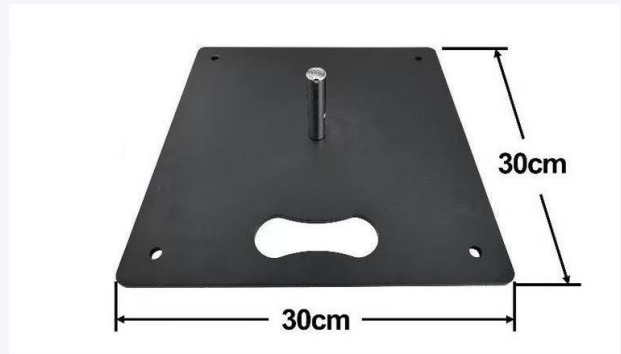

BE06.008C.013

Net Weight: 6kg

Dimensions: 400x400x4.75mm

Material: Iron

Color: Black

QTY/CTN:5PCS

Packing Size: 37x37x6cm